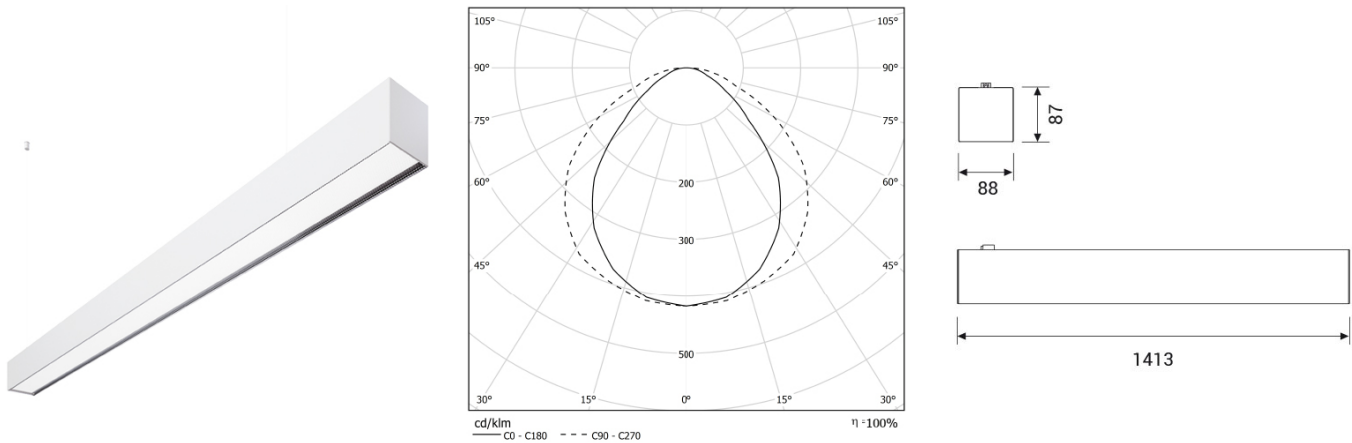

GROOVE Low Power

Low Power LED modules. CRI>90

CODE		FLUX	SIZE	CERTIFICATIONS
43DR30DPLK3	30W 3000K	2930lm	1413mm	  

Optics

Direct emission with DPL technology diffuser, UGR<19.

Specifications

Built-in Driver;
CRI>90;
Mac Adams 3;
Life Time: L80/B10 >50.000h;
5 years complete warranty;
Eye safety: RG0/RG1 in accordance with EN62471:2009